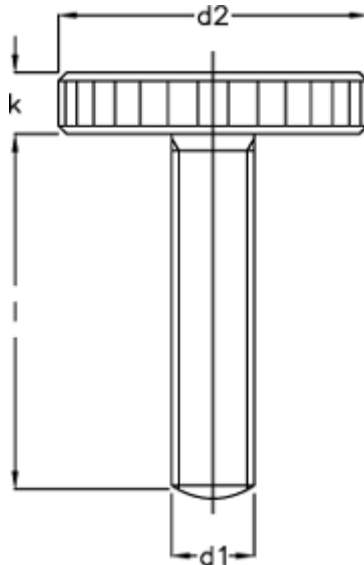

Article number: 207016401

Description: E+G Flat knurled thumb screw DIN 653-M8-25-N

Measures

d1 = M 8

d2 = 30

K = 6.0